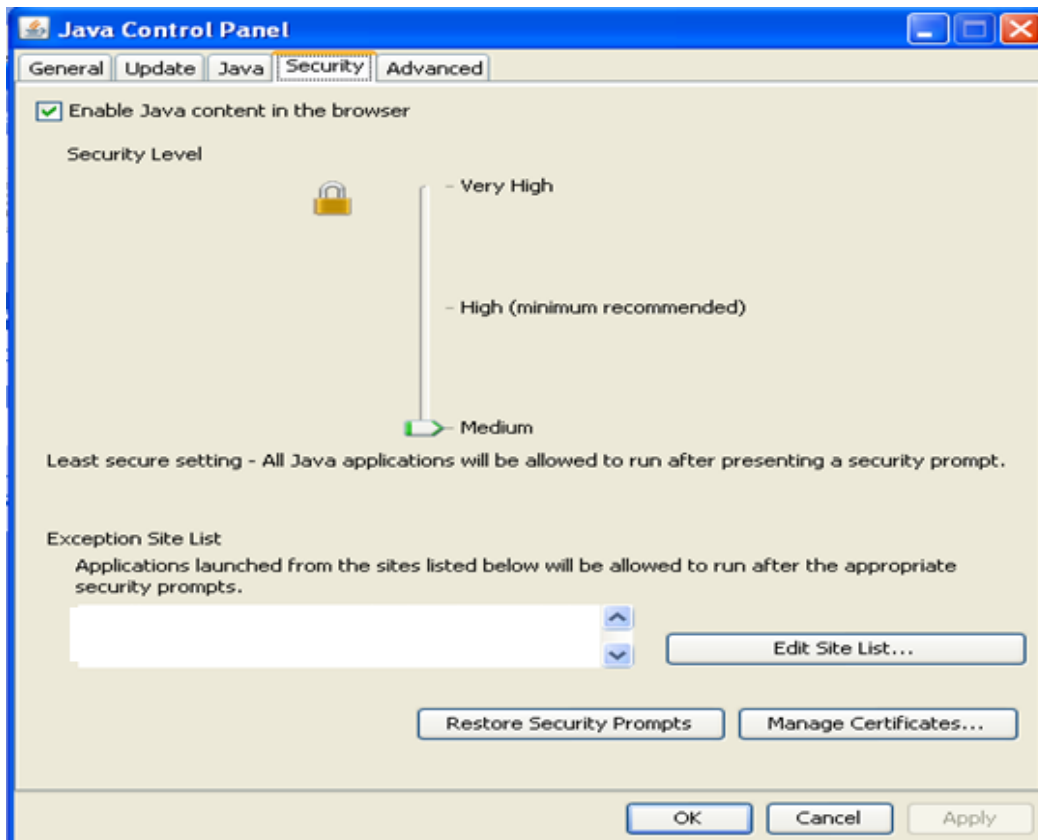

## SETTINGS FOR WINDOWS XP

- 1) Click on the **Start Button** and Select **Control panel** will display the following Screen

- 2) Click on Java Icon as shown above will display the following screen

Select security Option as shown above and set security level to **"Medium"** and click on Ok

- 3) Click on the **Public Data Entry Button** for data entry screen